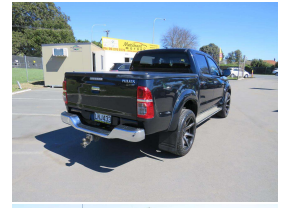

2013 Toyota Hilux SR5 4WD 3.0TD DC 5M

VEHICLE INFORMATION

Cash Price

Includes GST,
Registration &
Licensing

\$32,999

Finance may be
available on this
vehicle.
Ask one of our
friendly staff for
more information.

Gain peace of mind
with Mechanical
Breakdown Insurance.
Ask us how.

Body

4 door, Ute

Odometer

144,274 km

Engine

2982 cc, Diesel

Fuel Type

LNJ433

Ext Colour

DARK GREY

History

NZ New, 5 owners

Seats

5 seats, Fabric

Interior

Charcoal, GREY

Audio

CD Player

Stock ID

8430

Exterior Features

- » 4 Door
- » Bonnet Protector
- » Central Locking
- » Flares
- » Fog Lights
- » Hard Lid
- » Keyless Entry
- » Mags
- » NZ New
- » Side Steps
- » Tinted Windows