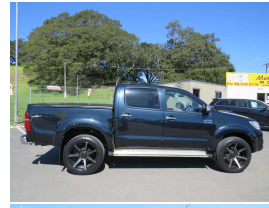

2013 Toyota Hilux SR5 4WD 3.0TD DC 5M

VEHICLE INFORMATION

Cash Price

Includes GST,
Registration &
Licensing

\$32,999

Finance may be
available on this
vehicle.
Ask one of our
friendly staff for
more information.

Gain peace of mind
with Mechanical
Breakdown Insurance.
Ask us how.

Body

4 door, Ute

Odometer

144,274 km

Engine

2982 cc, Diesel

Fuel Type

LNJ433

Ext Colour

DARK GREY

History

NZ New, 5 owners

Seats

5 seats, Fabric

Interior

Charcoal, GREY

Audio

CD Player

Stock ID

8430

Exterior Features

- » 4 Door
- » Bonnet Protector
- » Central Locking
- » Flares
- » Fog Lights
- » Hard Lid
- » Keyless Entry
- » Mags
- » NZ New
- » Side Steps
- » Tinted Windows